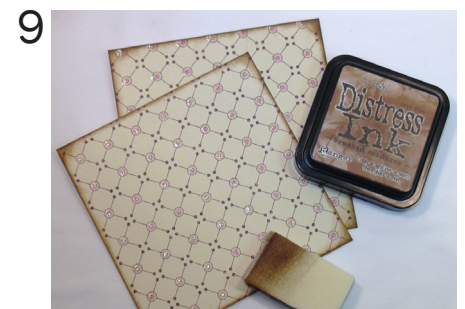

**Art. Nr. 89 347 00**

210mm x 210mm  
4 x D Envelopbox

130mm x 260mm  
"Gatefold A5", "Gatefold A4", "5" Square"

130mm x 130mm

Crafter's  
Companion

Copyright © Crafter's Companion 2010