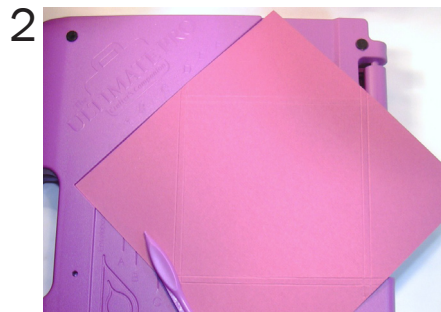

**Art. Nr. 89 347 00**

210mm x 210mm  
4 x D Envelopbox

130mm x 260mm  
"Gatefold A5", "Gatefold A4", "5" Square"

130mm x 130mm

Crafter's  
Companion

Copyright © Crafter's Companion 2010