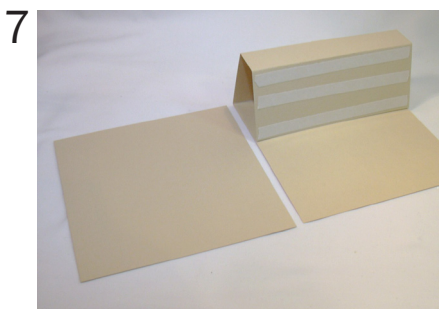

**Art. Nr. 89 347 00**

210mm x 210mm  
4 x D Envelopbox

130mm x 260mm  
"Gatefold A5", "Gatefold A4", "5" Square"

130mm x 130mm

Crafter's  
Companion

Copyright © Crafter's Companion 2010