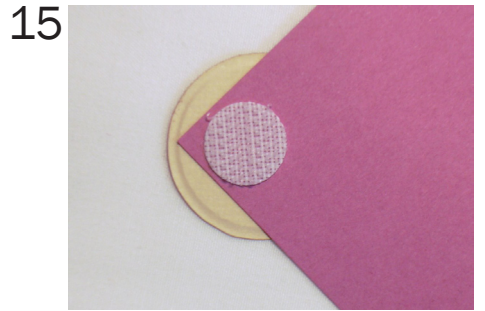

**Art. Nr. 89 347 00**

210mm x 210mm  
4 x D Envelopbox

130mm x 260mm  
"Gatefold A5", "Gatefold A4", "5" Square"

130mm x 130mm

Crafter's  
Companion

Copyright © Crafter's Companion 2010