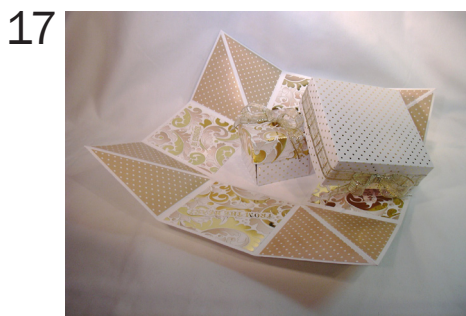

Art. Nr. 89 347 00

297mm x 297mm
4 x "Tri-fold A4"

160mm x 160mm
4 x "Gatefold A5"

180mm x 180mm
4 x "Box lid" line 3

110mm x 110mm
4 x "Box lid" line 2

8 x (90mm x 90mm)

2 x (Holes 2 & 4)

Crafter's
Companion