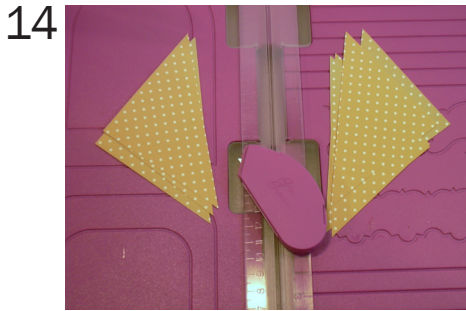

Art. Nr. 89 347 00

297mm x 297mm
4 x "Tri-fold A4"

160mm x 160mm
4 x "Gatefold A5"

180mm x 180mm
4 x "Box lid" line 3

110mm x 110mm
4 x "Box lid" line 2

8 x (90mm x 90mm)

2 x (Holes 2 & 4)

Crafter's
Companion