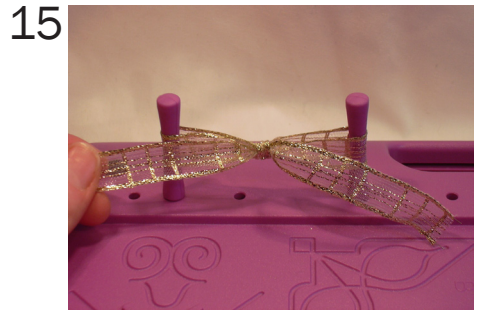

Art. Nr. 89 347 00

297mm x 297mm
4 x "Tri-fold A4"

160mm x 160mm
4 x "Gatefold A5"

180mm x 180mm
4 x "Box lid" line 3

110mm x 110mm
4 x "Box lid" line 2

8 x (90mm x 90mm)

2 x (Holes 2 & 4)

Crafter's
Companion