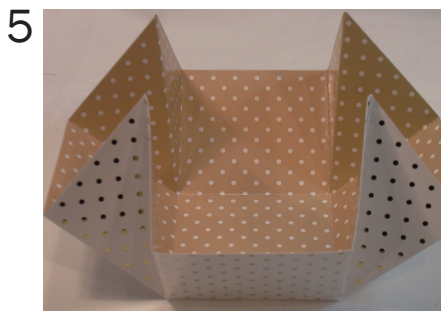

Art. Nr. 89 347 00

297mm x 297mm
4 x "Tri-fold A4"

160mm x 160mm
4 x "Gatefold A5"

180mm x 180mm
4 x "Box lid" line 3

110mm x 110mm
4 x "Box lid" line 2

8 x (90mm x 90mm)

2 x (Holes 2 & 4)

Crafter's
Companion