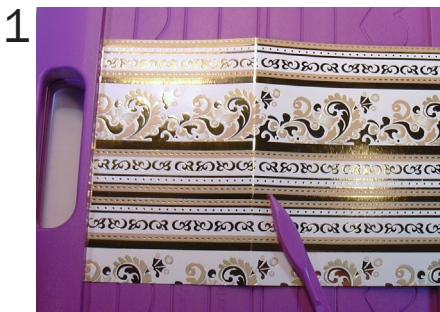

Art. Nr. 89 347 00

$\frac{1}{2}$ x 12"x12" (6"x12")
"Tri-fold A4"

Line 1

Line 1

"Tri-fold A4"
& "Half-Fold A5"

2 x 215mmx160mm

"Box Lid" line 2

"Box Base" line 2