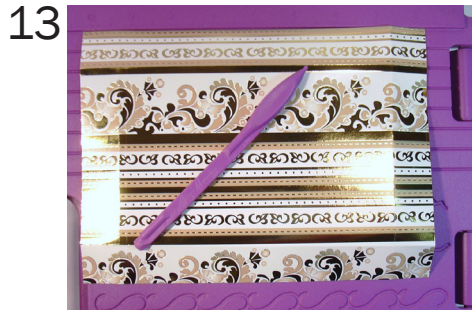

Art. Nr. 89 347 00

$\frac{1}{2}$ x 12"x12" (6"x12")
"Tri-fold A4"

Line 1

Line 1

"Tri-fold A4"
& "Half-Fold A5"

2 x 215mmx160mm

"Box Lid" line 2

"Box Base" line 2