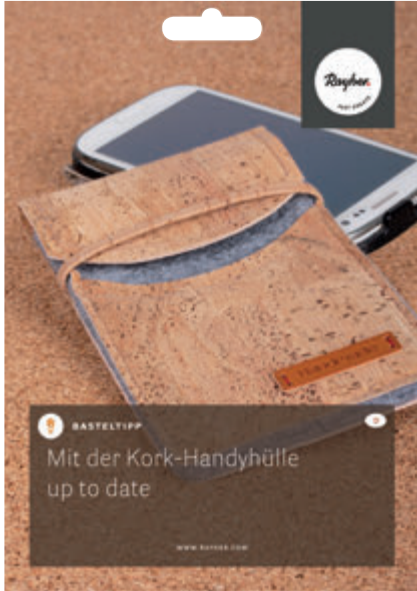

colour supplement

Cork – the basic material!

Natural and sustainable materials are the new trend in living and fashion. In the front of it: Cork!

What makes cork special?

Cork feels good, it's soft and smooth at once. It has a very special touch. Cork is a natural product, it's free of chemistry and synthetics

Cork is water- and dirt-repellent, can be recycled and is bio-degradable.

Cork – the perfect material for creative decorating, practical aids or accessories!

BASTELTIPP
Mit der Kork-Handyhülle
up to date
www.rayher.com