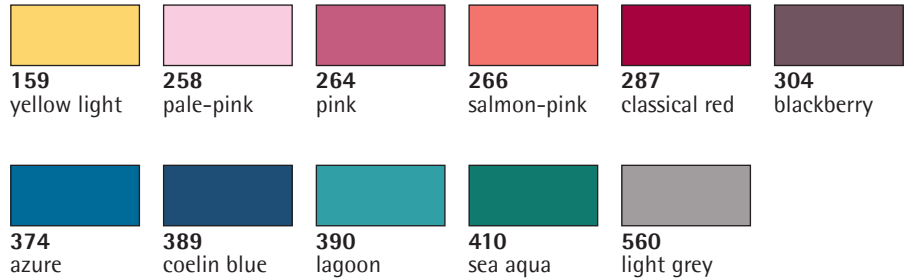

38 866 (6)
Chalky Finish for glass
bottle 59ml
See colour choice

Chalky Finish for Glass

this ultra-matt chalk colour especially for glass and porcellaine gives the unique Chalky-look also to smooth, non-absorbent surfaces

- water-based
- can be burned - dishwasher safe
- after drying (4 days) burn for 30min in the oven at 160°C (not preheated), cool down in the oven