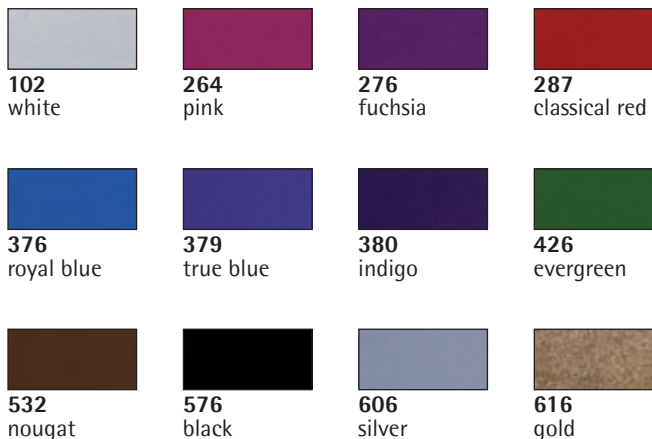

Colour choice
28 990..

29 012 000 (5)
Mini stamp pad Set - Boys
3x3cm, blue tones, tab-blister 4pc