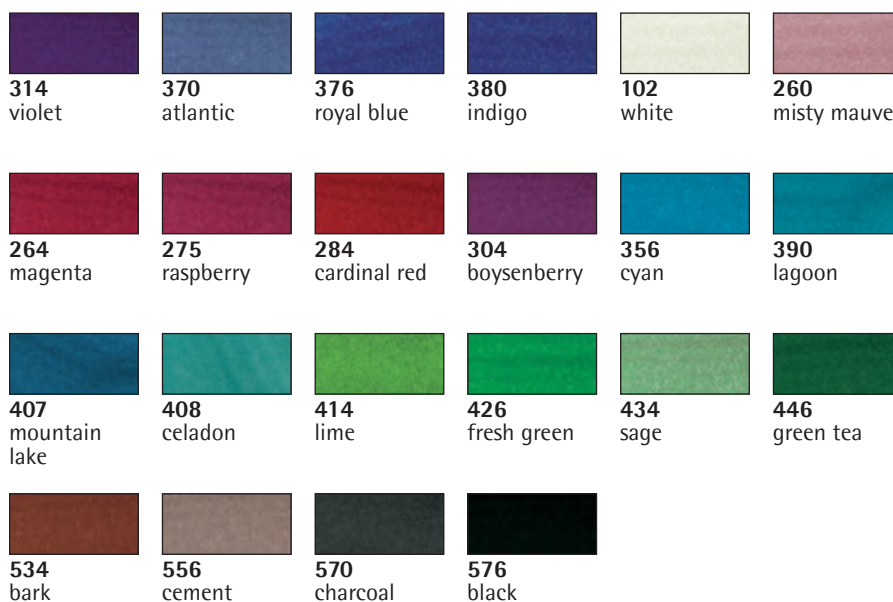

Colour choice
29 016..

Colour choice
29 017..

29 017 (3)
Cersa Color Pigment ink-pad
9.6x6.3x1.8cm
See colour choice

Slowly drying, water-based, ideal for embossing, acid-free

29 018 (3)
Versafine Pigment ink-pad
9.6x6.3x1.8cm
See colour choice